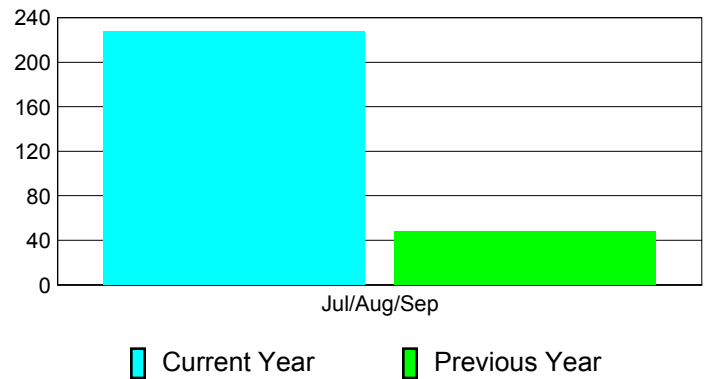

**Membership Results
2012-2013**

**Membership
2011-2012**

Month	Net Memb Goal	Actual New Memb	Actual Dropped Memb	Gain/Loss of Memb	Gain/Loss of Memb
Jul/Aug/Sep		293	-65	228	48
Totals		293	-65	228	48

Membership Results 2012-2013

Goal, New, Dropped, Gain/Loss

Comparison of Membership Gain/Loss

Current Year Compared to the Previous Year

Gender Comparison 2012-2013

Male Female