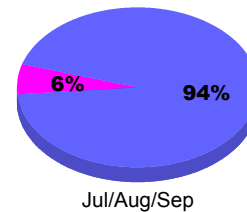

**Membership Results
2012-2013**

**Membership
2011-2012**

Month	Net Memb Goal	Actual New Memb	Actual Dropped Memb	Gain/Loss of Memb	Gain/Loss of Memb
Jul/Aug/Sep		293	-65	228	48
Totals		293	-65	228	48

Membership Results 2012-2013

Goal, New, Dropped, Gain/Loss

Comparison of Membership Gain/Loss

Current Year Compared to the Previous Year

Gender Comparison 2012-2013

Male Female