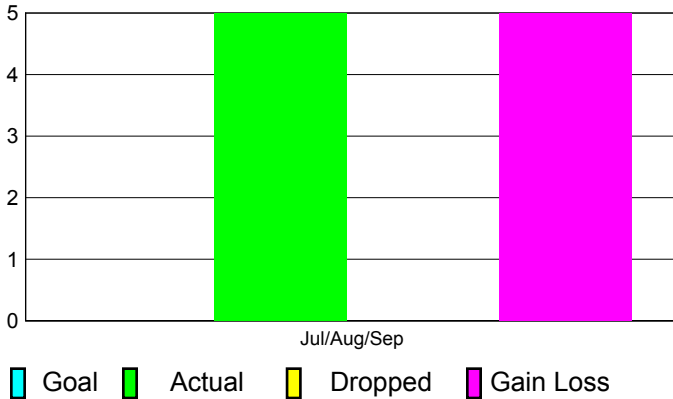

2012-2013 GMT Reports for District (or Undistricted) **District 324A4 INDIA**

GMT: **M NAGARAJAN**

Location: **INDIA**

GMT CA: **6**

CLUBS

**Club Results
2012-2013**

**Clubs
2011-2012**

Month	New Club Goal	Actual New Clubs	Actual Dropped Clubs	Gain/Loss of Clubs	Gain/Loss of Clubs
Jul/Aug/Sep		5	0	5	1
Totals		5	0	5	1

Club Results 2012-2013

Goal, New, Dropped, Gain/Loss

Comparison of Club Gain/Loss

Current Year Compared to the Previous Year

YTD Status Quo Clubs 2012-2013

Status Quo Clubs Compared to Status Quo Members

MEMBERSHIP