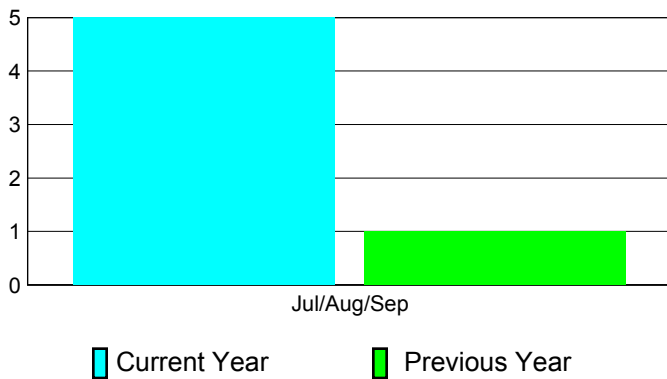

2012-2013 GMT Reports for District (or Undistricted) **District 324A4 INDIA**

GMT: **M NAGARAJAN**

Location: **INDIA**

GMT CA: **6**

CLUBS

**Club Results
2012-2013**

**Clubs
2011-2012**

Month	New Club Goal	Actual New Clubs	Actual Dropped Clubs	Gain/Loss of Clubs	Gain/Loss of Clubs
Jul/Aug/Sep		5	0	5	1
Totals		5	0	5	1

Club Results 2012-2013

Goal, New, Dropped, Gain/Loss

Comparison of Club Gain/Loss

Current Year Compared to the Previous Year

YTD Status Quo Clubs 2012-2013

Status Quo Clubs Compared to Status Quo Members

MEMBERSHIP