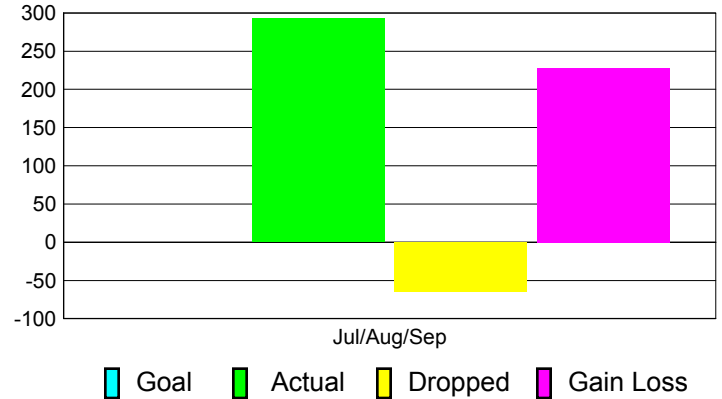

Membership Results 2012-2013

Goal, New, Dropped, Gain/Loss